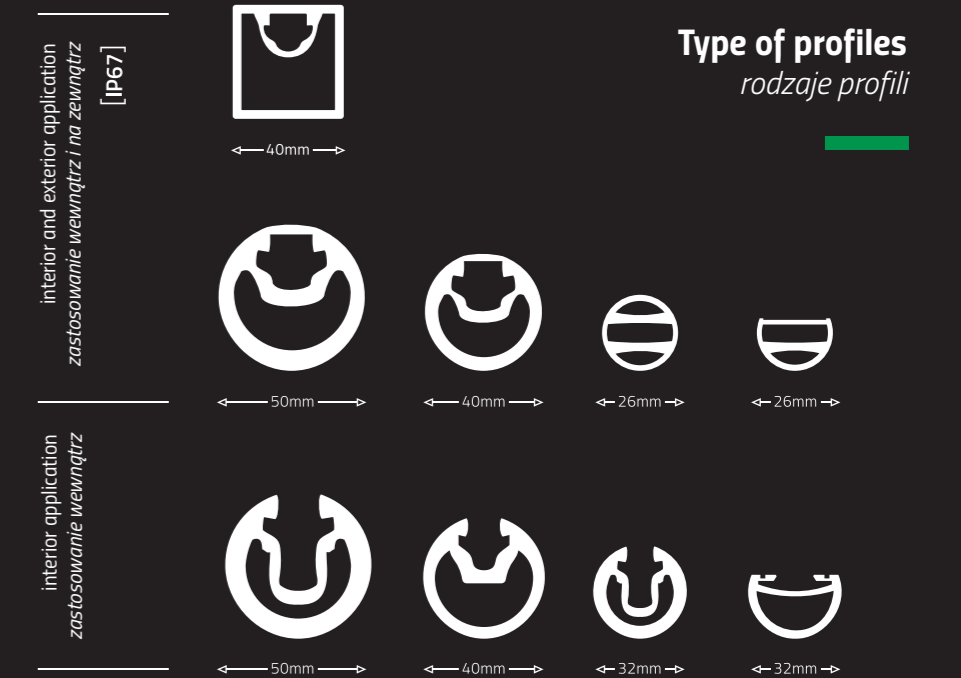

Lighting may have the shape of straight lines, arcs and waves to the various geometric shapes. Manufacturing in Poland and robust design of the product determines its high quality on each level of production. Lumo Tubo is a guarantee of robust performance. The system also allows the use of LEDs DMX-controlled RGB which allows for the change of the color for each diode separately. It allows to create any lighting animations.

Specjalizujesz się w projektowaniu oświetlenia?
Szukasz nowych oryginalnych form wyeksponowania marki?
LumoTubo pozwoli Ci zrealizować projekty do tej pory nieosiągalne.
Teraz to tylko kwestia pomysłu.

Lumo Tubo to opatentowany, innowacyjny system oświetlenia wykorzystujący technologię LED. To produkt łączący ogromne możliwości kreowania przestrzeni światłem z niskimi kosztami eksploatacji.

Oświetlenie może mieć kształt linii prostej, giętego łuku lub fal aż po najróżniejsze geometryczne kształty. Produkcja w Polsce umożliwia pełną kontrolę jakości na każdym etapie, dlatego Lumo Tubo to gwarancja solidnego wykonania. System pozwala na zastosowanie diod RGB sterowanych DMX pozwalający na zmianę każdej diody z osobna co umożliwia tworzenie dowolnych animacji świetlnych.