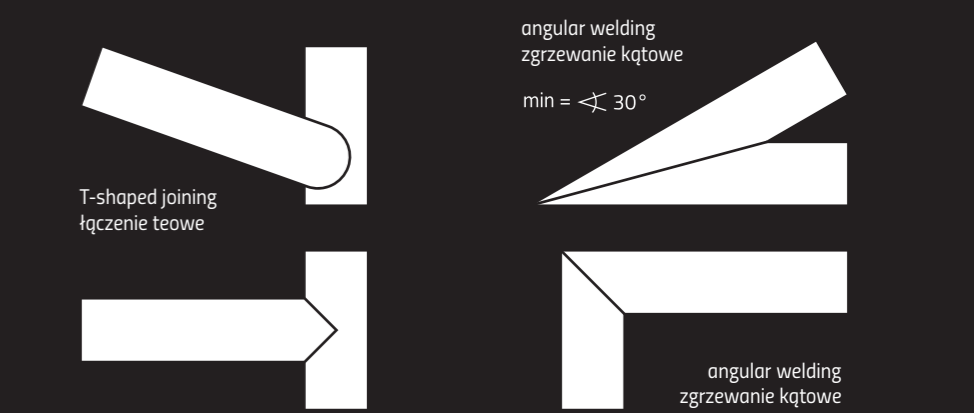

Lighting may have the shape of straight lines, arcs and waves to the various geometric shapes. Manufacturing in Poland and robust design of the product determines its high quality on each level of production. Lumo Tubo is a guarantee of robust performance. The system also allows the use of LEDs DMX-controlled RGB which allows for the change of the color for each diode separately. It allows to create any lighting animations.

Specjalizujesz się w projektowaniu oświetlenia?
Szukasz nowych oryginalnych form wyeksponowania marki?
LumoTubo pozwoli Ci zrealizować projekty do tej pory nieosiągalne.
Teraz to tylko kwestia pomysłu.

Lumo Tubo to opatentowany, innowacyjny system oświetlenia wykorzystujący technologię LED. To produkt łączący ogromne możliwości kreowania przestrzeni światłem z niskimi kosztami eksploatacji.

Oświetlenie może mieć kształt linii prostej, giętego łuku lub fal aż po najróżniejsze geometryczne kształty. Produkcja w Polsce umożliwia pełną kontrolę jakości na każdym etapie, dlatego Lumo Tubo to gwarancja solidnego wykonania. System pozwala na zastosowanie diod RGB sterowanych DMX pozwalający na zmianę każdej diody z osobna co umożliwia tworzenie dowolnych animacji świetlnych.